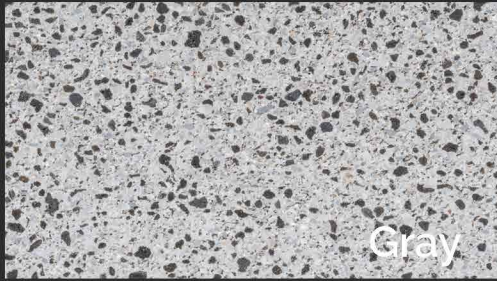

# Special Order Colors

Gray

Brown

Chocolate

Cocoa Brown

Tan

Valley Tan

Beige

Beronia

Black

Cream

Oak

Rosetta

Sunset Red

Tule Brown

Walnut

White

All ground face block is considered special order. We do not stock ground face units. Colors are a representation of what current stock may look like. CMU block is a natural product and colors may vary. Physical samples available upon request.