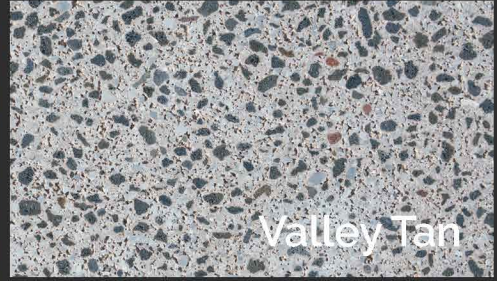

# Special Order Colors

Gray

Brown

Chocolate

Cocoa Brown

Tan

Valley Tan

Beige

Beronia

Black

Cream

Oak

Rosetta

Sunset Red

Tule Brown

Walnut

White

All ground face block is considered special order. We do not stock ground face units. Colors are a representation of what current stock may look like. CMU block is a natural product and colors may vary. Physical samples available upon request.