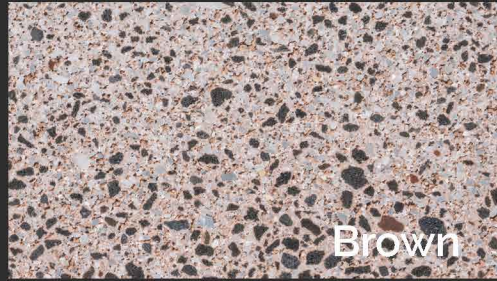

# Special Order Colors

Gray

Brown

Chocolate

Cocoa Brown

Tan

Valley Tan

Beige

Beronia

Black

Cream

Oak

Rosetta

Sunset Red

Tule Brown

Walnut

White

All ground face block is considered special order. We do not stock ground face units. Colors are a representation of what current stock may look like. CMU block is a natural product and colors may vary. Physical samples available upon request.